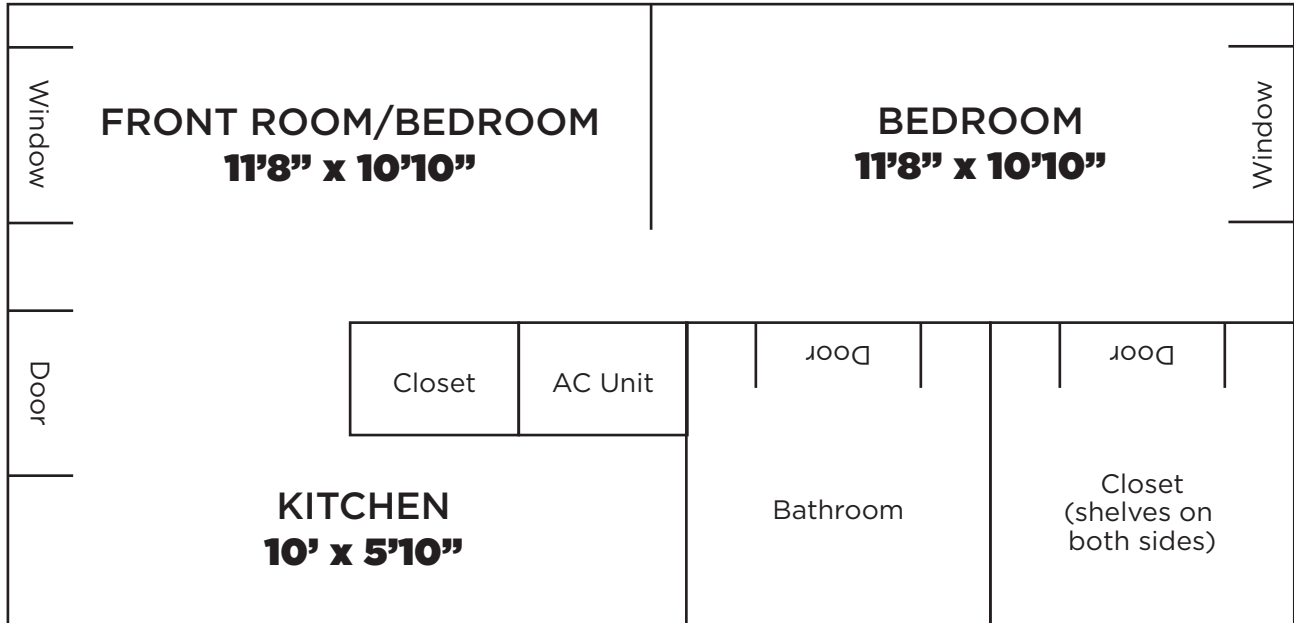

MILLSAPS COLLEGE RESIDENCE HALL FLOOR PLANS

GOODMAN HOUSE

FLOOR PLAN 1

FLOOR PLAN 2

- Laundry Room (No coins are required for operation.)
- 1" Venetian mini-blinds are installed on each window.
- 2 computer jacks (LAN)
- The kitchen space does not include appliances. Residents should familiarize themselves with what appliances are acceptable.

Movable Furniture
 2 Twin Beds
 2 Chairs
 2 Desks/Hutches
 2 Chests/Dressers