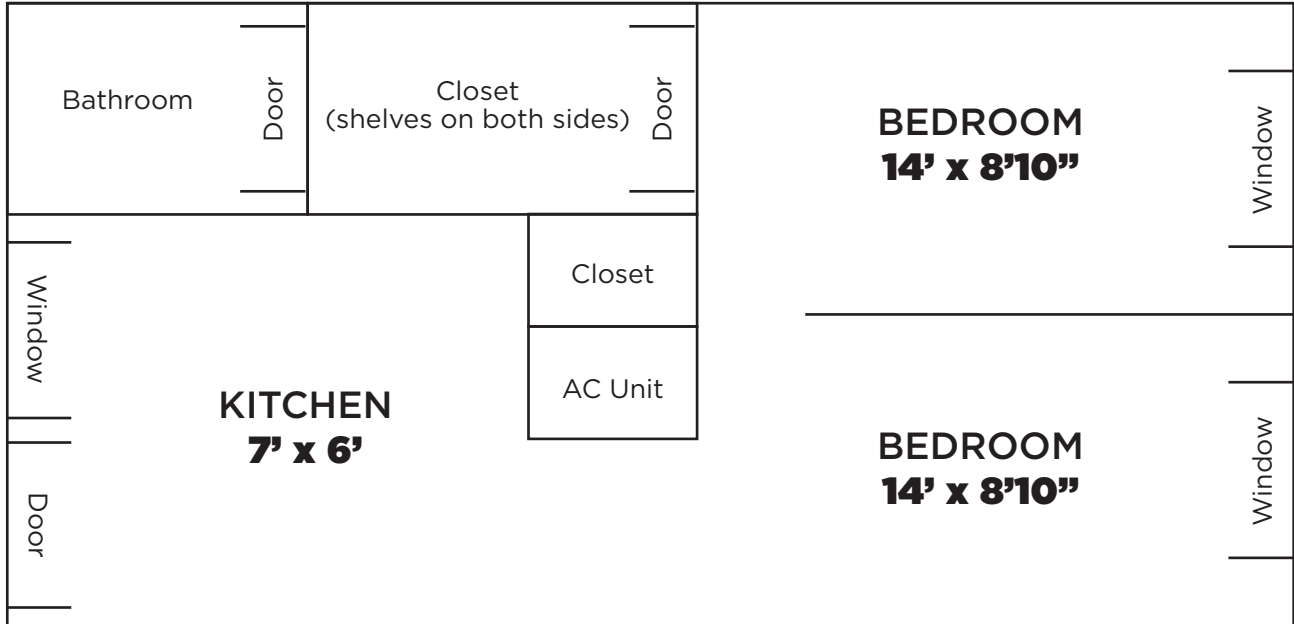

MILLSAPS COLLEGE RESIDENCE HALL FLOOR PLANS

GOODMAN HOUSE

FLOOR PLAN 1

FLOOR PLAN 2

- Laundry Room (No coins are required for operation.)
- 1" Venetian mini-blinds are installed on each window.
- 2 computer jacks (LAN)
- The kitchen space does not include appliances. Residents should familiarize themselves with what appliances are acceptable.

Movable Furniture
 2 Twin Beds
 2 Chairs
 2 Desks/Hutches
 2 Chests/Dressers