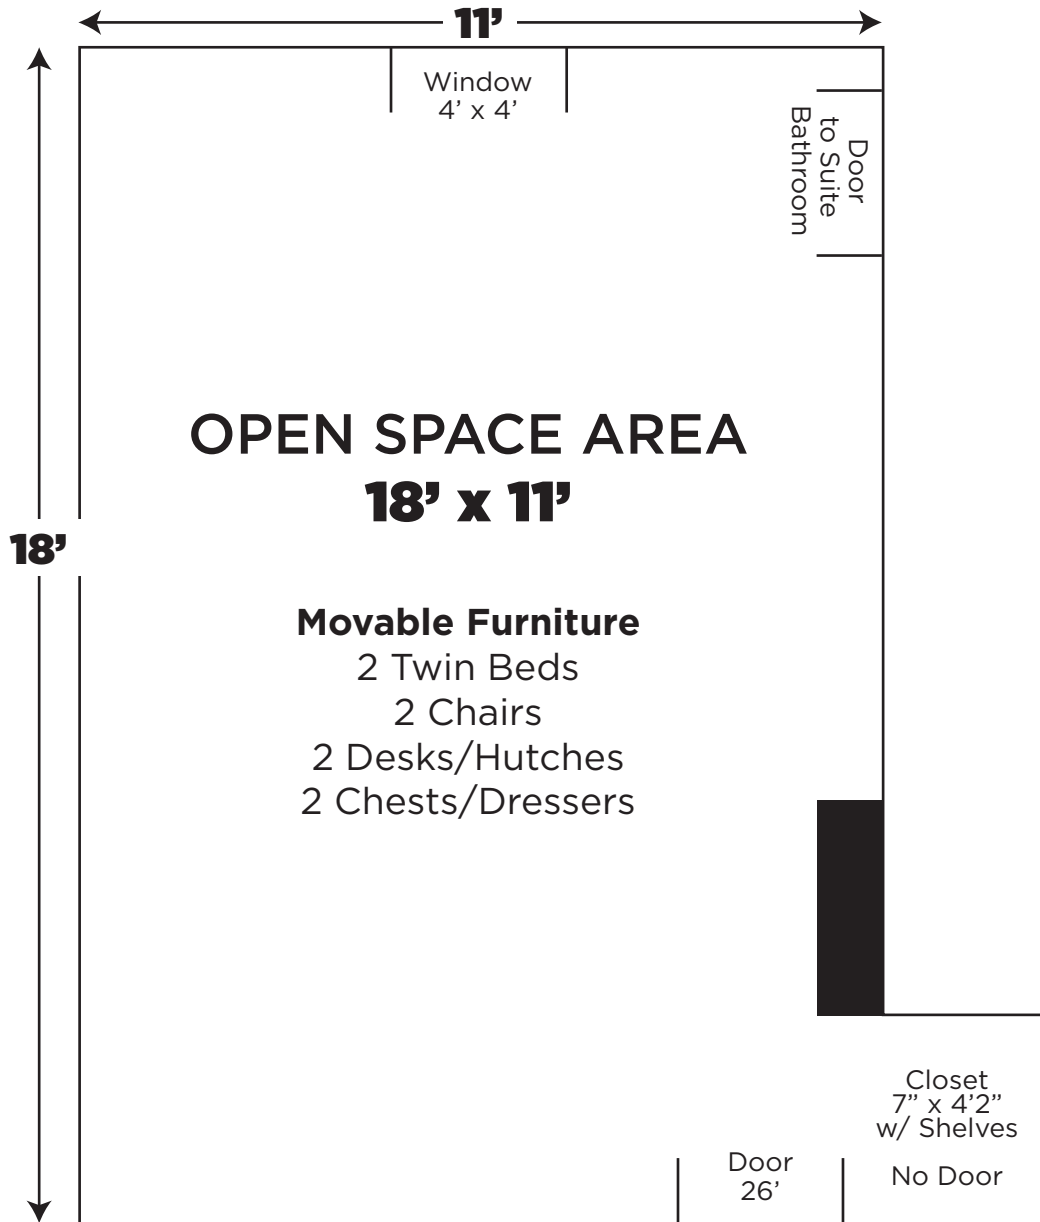

MILLSAPS COLLEGE
RESIDENCE HALL FLOOR PLANS

SANDERSON HALL

- Laundry Room located off of the courtyard (No coins are required for operation.)
- A study lounge is located on the third floor.
- 1" Venetian mini-blinds are installed on each window.
- 2 computer jacks (LAN)
- An adjacent room is connected by the bathroom.
- Mirror image of this plan is possible.