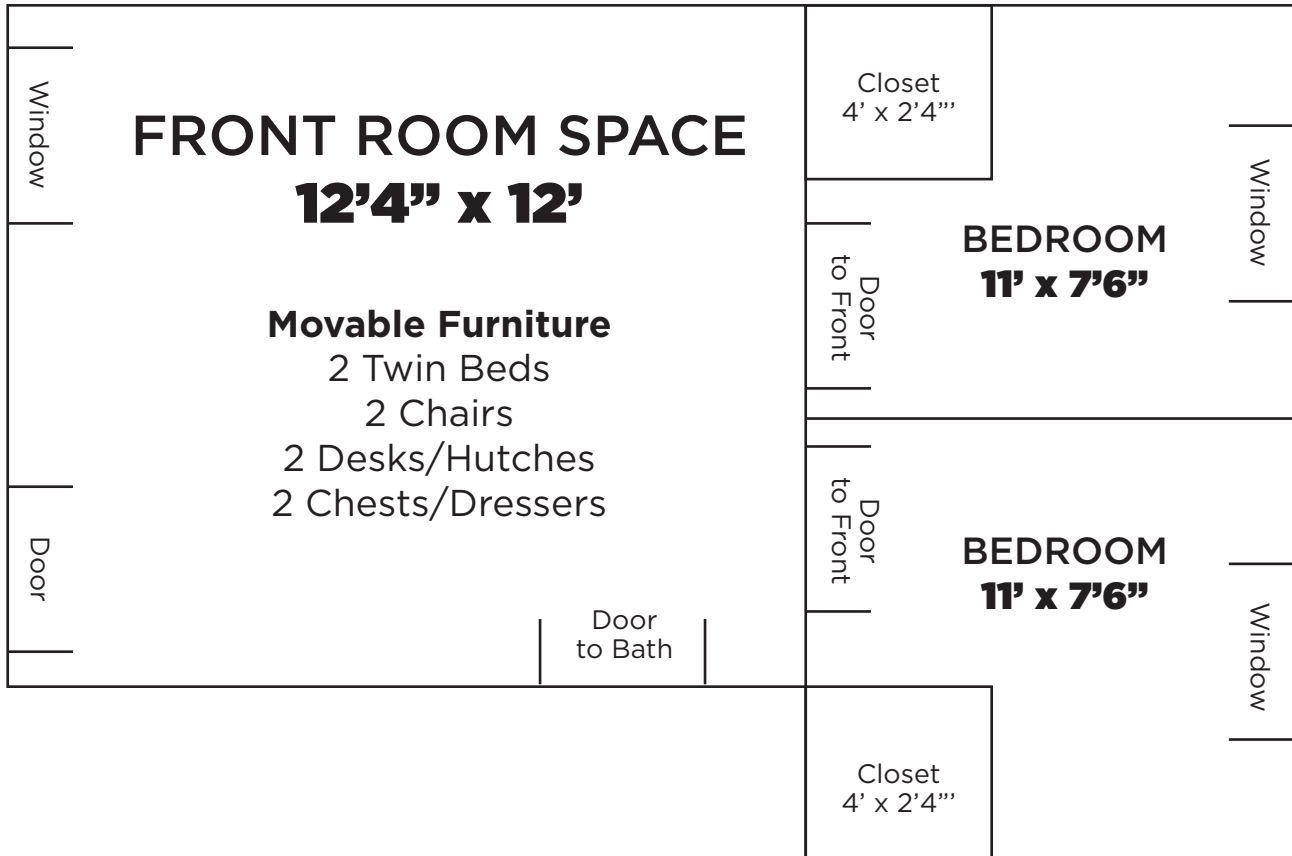

MILLSAPS COLLEGE
RESIDENCE HALL FLOOR PLANS

NEW SOUTH ATRIUM

- Atrium rooms are suite style with an adjacent living area and bedrooms connected by the bathroom.
- Mirror image of this plan is possible.
- Laundry Room located off the first floor Atrium (No coins are required for operation.)
- A kitchen and meeting/study space are located on the first floor.
- 1" Venetian mini-blinds are installed on each window.
- 2 computer jacks (LAN)
- Building has an elevator installed for use between floors.