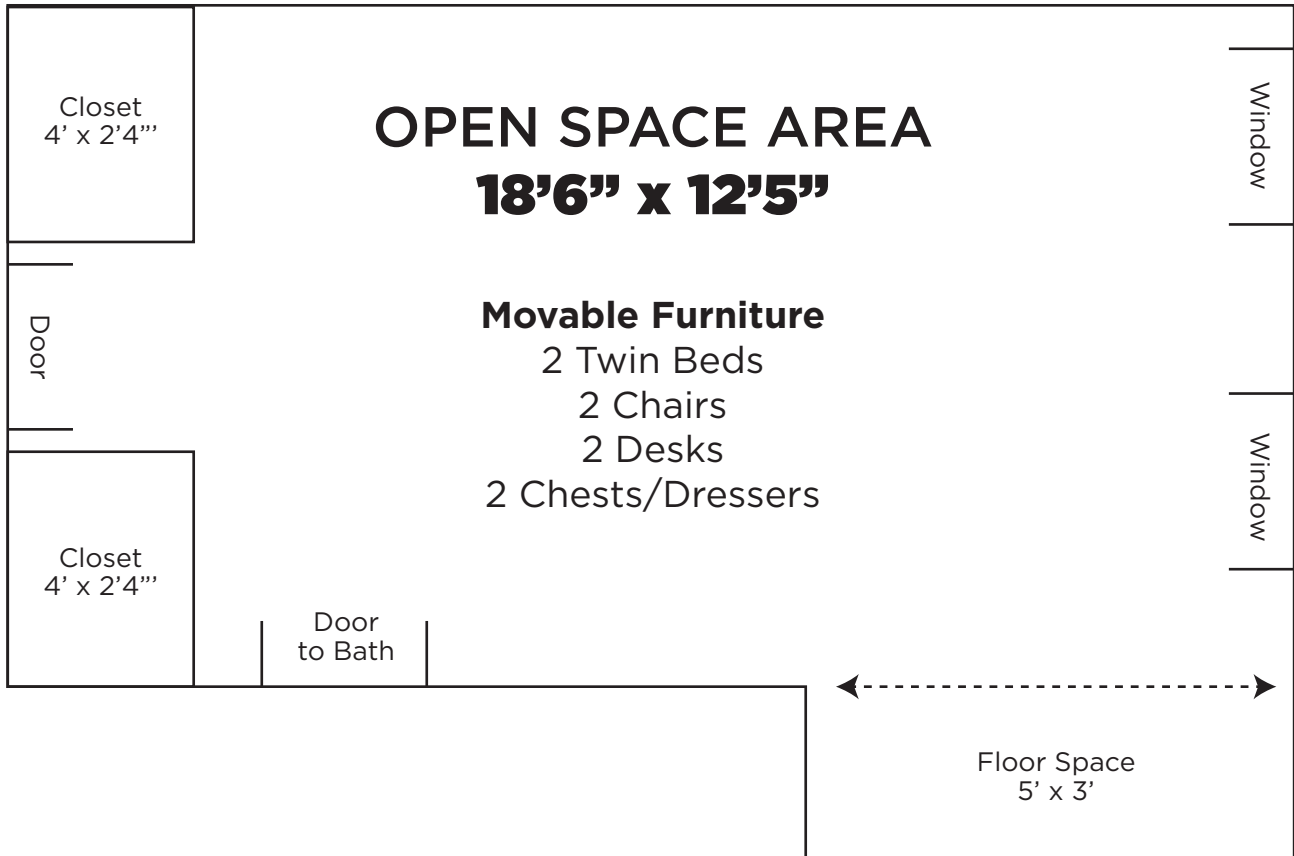

MILLSAPS COLLEGE RESIDENCE HALL FLOOR PLANS

NEW SOUTH HALL

- Laundry Room located in the Basement (No coins are required for operation.)
- A kitchen is available and the Atrium affords students ample study/gathering space.
- 1" Venetian mini-blinds are installed on each window.
- 2 computer jacks (LAN)
- Building has an elevator installed for use between floors.