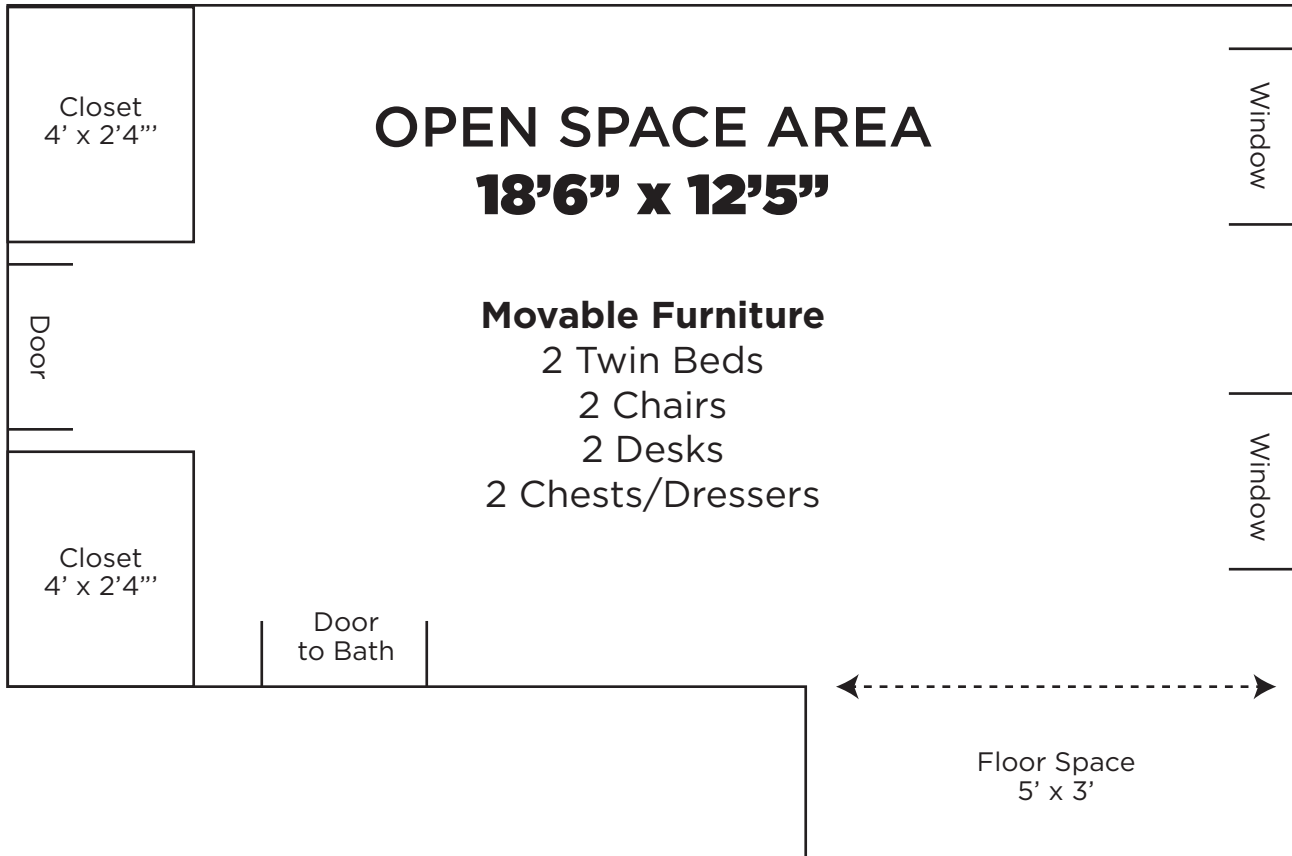

MILLSAPS COLLEGE RESIDENCE HALL FLOOR PLANS

NEW SOUTH HALL

- Laundry Room is located off of the first-floor Atrium (No coins are required for operation.)
- A kitchen is available and the Atrium affords students ample study/gathering space.
- 1" Venetian mini-blinds are installed on each window.
- 2 computer jacks (LAN)
- Building has an elevator installed for use between floors.